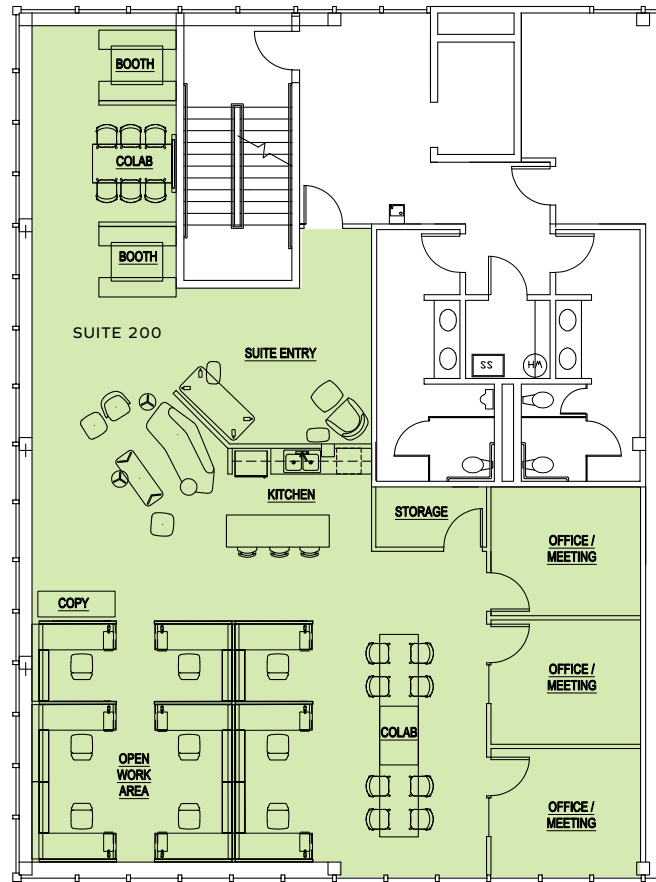

FLOOR 2

±2,558 SF

SUITE 200

EXCLUSIVELY
LEASED BY

Evan Parker
Kidder Mathews
360.705.0174
evan.parker@kidder.com

Terry Wilson
Coldwell Banker Commercial
360.789.5060
terry.wilson@cbolympia.com

Owned By

Leasing By