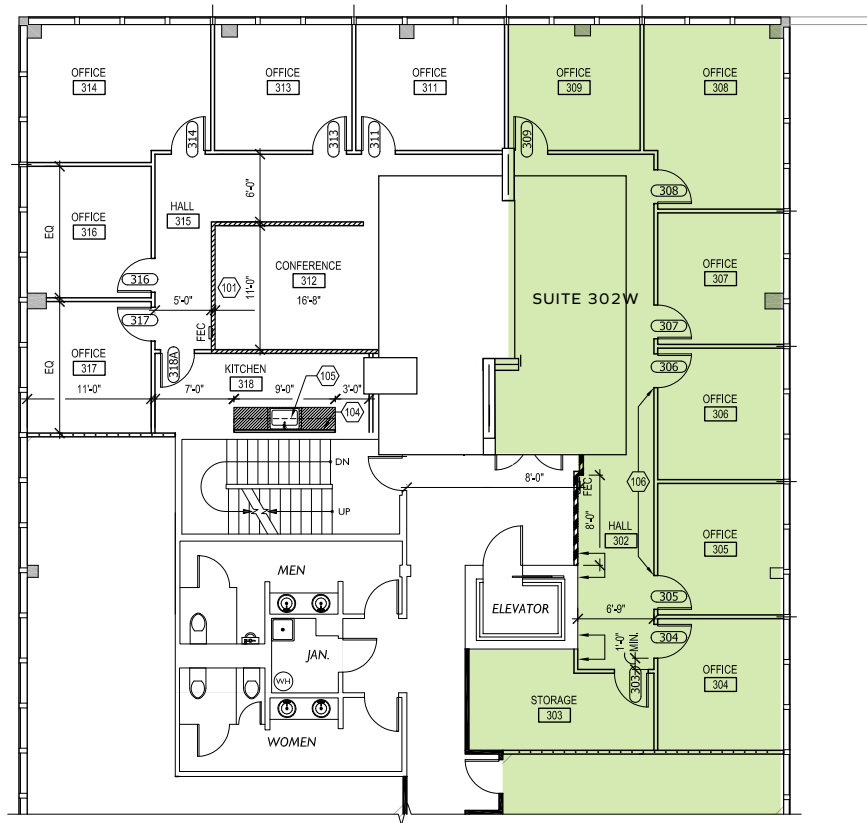

FLOOR 3

±1,814 SF

SUITE 302W

EXCLUSIVELY
LEASED BY

Evan Parker
Kidder Mathews
360.705.0174
evan.parker@kidder.com

Terry Wilson
Coldwell Banker Commercial
360.789.5060
terry.wilson@cbolympia.com

Owned By

Leasing By